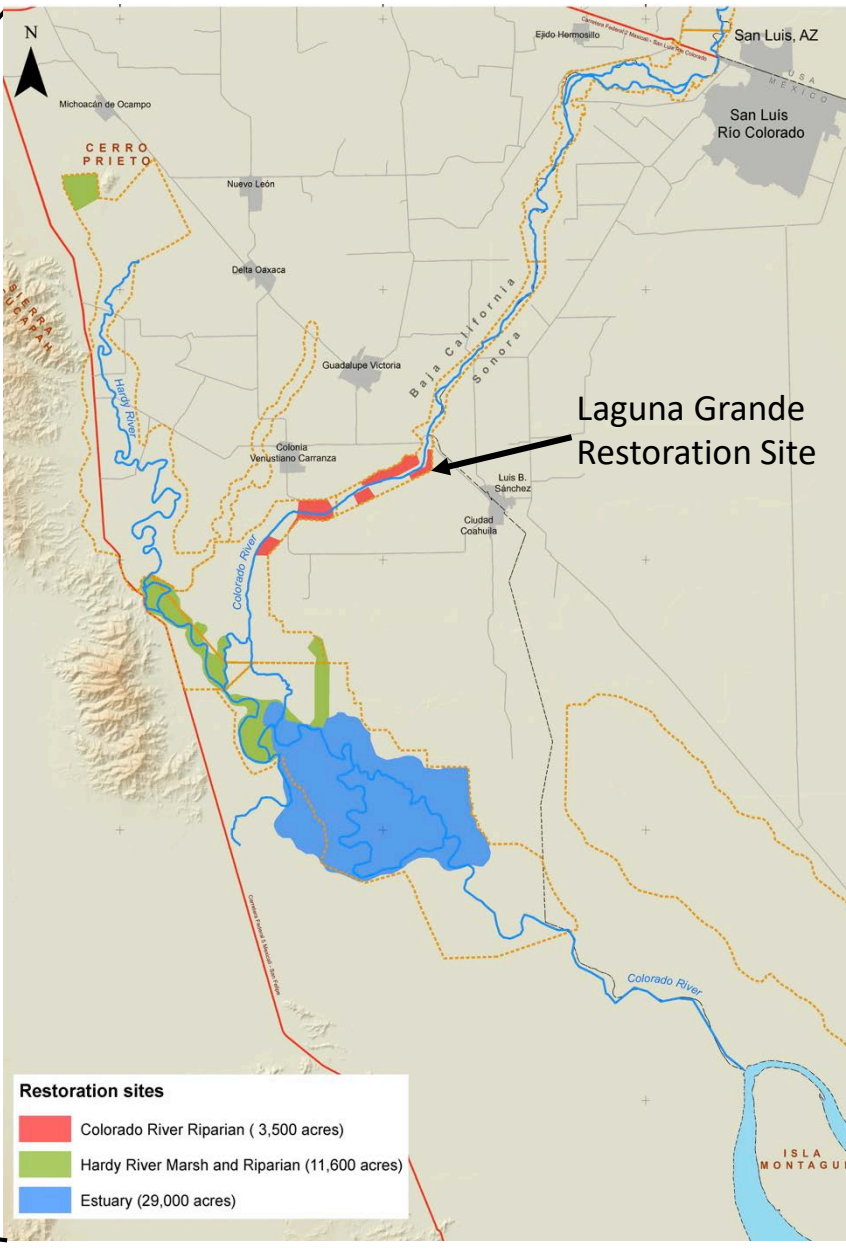

PROGRAMA
DELTA *del* RÍO
COLORADO

**A COMMUNITY MEETS A RIVER:
THE COLORADO RIVER DELTA
RESTORATION PROJECT**

Restore

Reconnect

Renew

Why is community engagement important in restoration projects?

- Foster long-term restoration results.
- Build a framework of stewardship to conserve and enhance a healthy river into the future.
- Engage stakeholders to dedicate water and other resources to Delta ecosystems.

Adopt-the-River Program

In-school workshops

Field trips

Family Saturday Nature Walks

Guided Tours

Annual Tree Planting Events

semana de reforestación
laguna grande 2018

semana de reforestación
laguna grande 2018