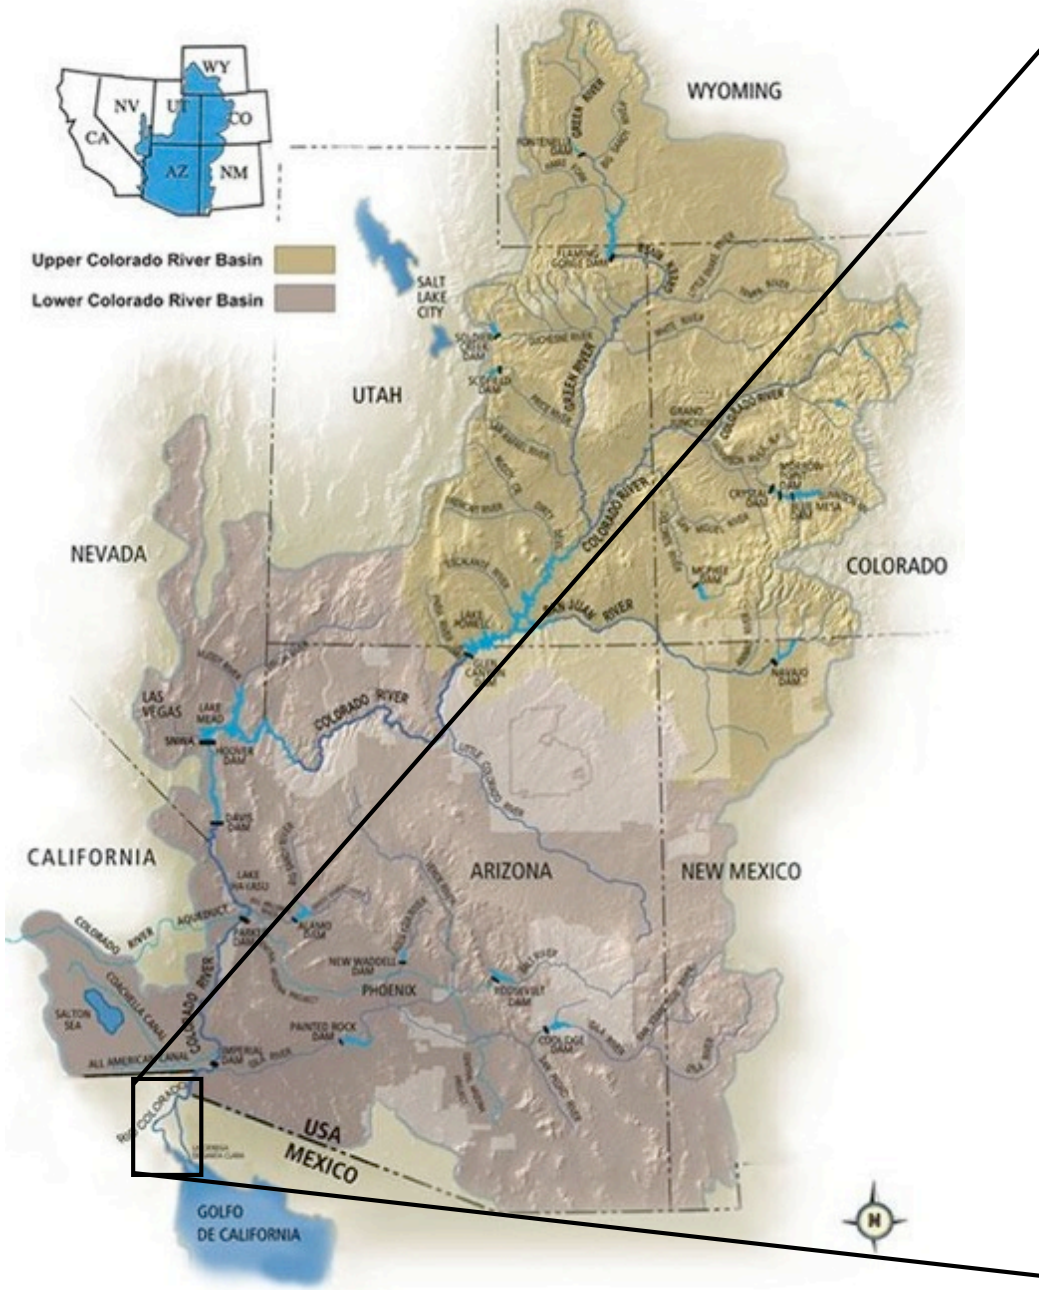

PROGRAMA
DELTA *del* RÍO
COLORADO

**A COMMUNITY MEETS A RIVER:
THE COLORADO RIVER DELTA
RESTORATION PROJECT**

Restore

Reconnect

Renew

Why is community engagement important in restoration projects?

- Foster long-term restoration results.
- Build a framework of stewardship to conserve and enhance a healthy river into the future.
- Engage stakeholders to dedicate water and other resources to Delta ecosystems.

Adopt-the-River Program

In-school workshops

Field trips

Family Saturday Nature Walks

Guided Tours

Annual Tree Planting Events

semana de reforestación
laguna grande 2018

semana de reforestación
laguna grande 2018

2017-2018, over 3,900 people have been reached through our community engagement initiatives

Laguna Grande Interpretive Center

Gabriela Gonzalez-Olimon

Environmental Education Coordinator

ggonzalez@sonoraninstitute.org